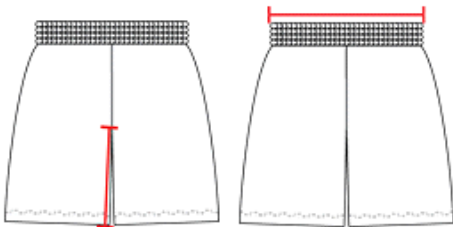

#224300 YOUTH

B-POWER REV. YOUTH SHORT

- Reversible short
- Badger heat seal logo on left hip
- Each layer individually bottom hemmed for easy screening
- 100% Polyester moisture management/antimicrobial performance fabric
- Collegiate Cut
- Contrast side panels
- Covered elastic waistband with drawcord
- 6" Inseam

COLORS

SPECIFICATIONS

Color	S	M	L
Piece Weight measured in pounds	0.25	0.25	0.25
Spec Inseam	6	6	6
Case Count # of units per case	36	36	36

HOW TO MEASURE

These product specifications reference a product's measurements. For sizing information and guidance, please reference our sizing charts.

INSEAM

Measured from crotch point to bottom leg opening.

WAIST WIDTH

Measured across the top of the waist opening.