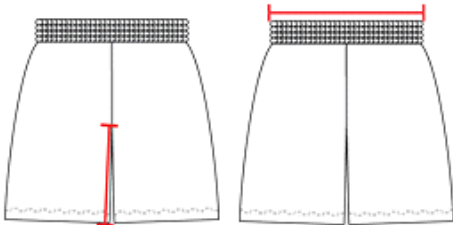

#226600 **YOUTH**

B-PIVOT REV. YOUTH SHORT

- May be branded Alleson Athletic on the inside - all other aspects of the product will remain the same
- Reversible short
- Contrast side inserts
- Each layer individually bottom hemmed for easy screening
- 100% polyester moisture management/antimicrobial performance fabric
- Collegiate Cut
- Covered elastic waistband with drawcord
- 6" Inseam

COLORS

SPECIFICATIONS

Color	XS	S	M	L	XL
Piece Weight measured in pounds	0.23	0.23	0.23	0.23	0.23
Spec Inseam	6	6	6	6	6
Case Count # of units per case	36	36	36	36	36

HOW TO MEASURE

These product specifications reference a product's measurements. For sizing information and guidance, please reference our sizing charts.

INSEAM

Measured from crotch point to bottom leg opening.

WAIST WIDTH

Measured across the top of the waist opening.