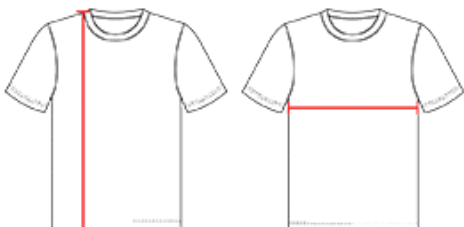

#232000 YOUTH

PRO HEATHER YOUTH TEE

- Self-fabric collar
- 100% Heathered Polyester moisture management fabric
- Badger sport paneled shoulder for maximum movement
- Double-needle hem
- Embroidered Badger logo on left sleeve

COLORS

SPECIFICATIONS

Color	XS	S	M	L	XL
Piece Weight measured in pounds	0.29	0.29	0.32	0.35	0.38
Spec Body Length measured in inches	21	23	25	26	27
Spec Chest Width measured in inches	15	16	17	18	19
Case Count # of units per case	36	36	36	36	36

HOW TO MEASURE

These product specifications reference a product's measurements. For sizing information and guidance, please reference our sizing charts.

BODY LENGTH

Measured on the front from the shoulder/neck intersection to the bottom of the garment.

CHEST WIDTH

Measured across the chest, 1" below the armhole seam.