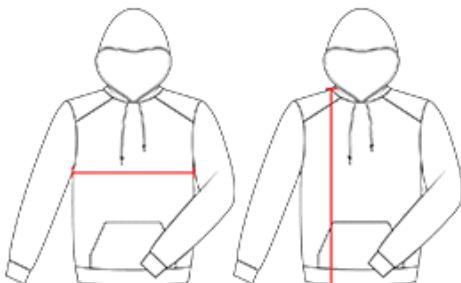

#245600 **YOUTH**

SIDELINE FLEECE YOUTH HOOD

- 100% polyester moisture management fleece fabric
- Contrast sleeve inserts and inner hood
- Printed stripe design on hood and back body
- Contrast 3" locking zipper on front
- Self-fabric cuffs and waistband
- Front pouch pocket with hook and loop closures
- Headset opening
- No drawcord on youth garments

COLORS

SPECIFICATIONS

Color	XS	S	M	L	XL
Piece Weight measured in pounds	1.06	1.06	1.06	1.06	1.06
Spec Body Length measured in inches	21	23	25	27	29
Spec Chest Width measured in inches	17	18	19	20	21
Case Count # of units per case	24	24	24	24	24

HOW TO MEASURE

These product specifications reference a product's measurements. For sizing information and guidance, please reference our sizing charts.

BODY LENGTH

Measured on the front from the shoulder/neck intersection to the bottom of the garment.