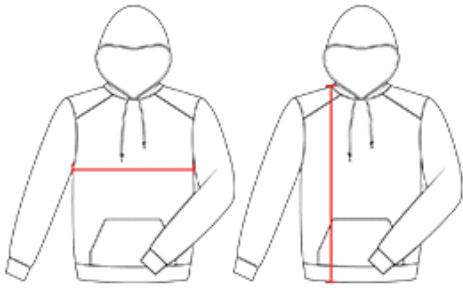

#246400 **YOUTH**

DIGITAL C/B YTH HOOD

- 100% Polyester moisture management fleece fabric
- Sublimated side and sleeve panels
- Front pouch pocket with hook and loop closures for headset opening
- Embroidered Badger logo on left sleeve
- Poly rib cuff and waist
- No drawcord on youth garments

COLORS

SPECIFICATIONS

Color	XS	S	M	L	XL
Piece Weight measured in pounds	1.06	1.06	1.06	1.06	1.06
Spec Body Length measured in inches	21	23	25	27	28
Spec Chest Width measured in inches	17	18	19	20	21
Case Count # of units per case	24	24	24	24	24

HOW TO MEASURE

These product specifications reference a product's measurements.
For sizing information and guidance, please reference our sizing charts.

BODY LENGTH

Measured on the front from the shoulder/neck intersection to the bottom of the garment.