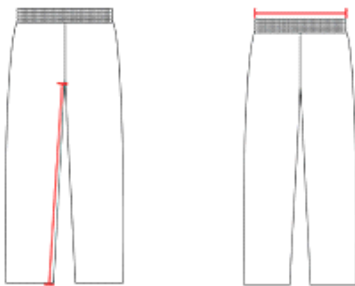

#247800 **YOUTH**

PERF. FLEECE OPEN BOTTOM YOUTH PANT

- 100% polyester moisture management fleece fabric
- Embroidered Badger logo on left hip
- Two deep side pockets
- Self-Fabric Covered Elastic Waistband
- Double-needle hem

COLORS

SPECIFICATIONS

Color	XS	S	M	L
Piece Weight measured in pounds	1.25	1.25	1.30	1.38
Spec Inseam	22	24	26	28
Case Count # of units per case	24	24	24	24

HOW TO MEASURE

These product specifications reference a product's measurements. For sizing information and guidance, please reference our sizing charts.

WAIST WIDTH

Measured across the top of the waist opening.

INSEAM

Measured from crotch point to bottom leg opening.