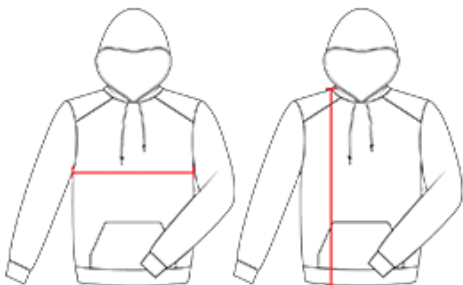

#248000 YOUTH

POLY FLEECE YOUTH 1/4 ZIP

- 100% Polyester moisture management fabric
- Self-fabric collar with 7" locking zipper
- 2 front pockets with headset opening
- Cuffs feature smooth hem front with rib on back half
- Embroidered badger logo on left sleeve

COLORS

SPECIFICATIONS

Color	XS	S	M	L	XL
Piece Weight measured in pounds	1.06	1.06	1.06	1.06	1.06
Spec Body Length measured in inches	20	22	24	26	28
Spec Chest Width measured in inches	17	18	19	20	21
Case Count # of units per case	24	24	24	24	24

HOW TO MEASURE

These product specifications reference a product's measurements. For sizing information and guidance, please reference our sizing charts.

BODY LENGTH

Measured on the front from the shoulder/neck intersection to the bottom of the garment.