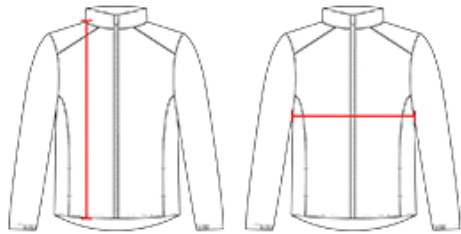

#265000 **YOUTH**

SOFT SHELL SPORT YOUTH JACKET

- 90% Polyester/10% Spandex soft shell fabric
- Badger sport shoulder for maximum movement
- Self-fabric collar with full length locking zipper
- Front covered zip pockets with headset opening
- Cuffs feature smooth hem front with elastic on back half
- Bungee cord and hidden toggle on left side Drop-tail hem Embroidered Badger logo on left sleeve

COLORS

SPECIFICATIONS

Color	XS	S	M	L	XL
Piece Weight measured in pounds	0.00	0.00	0.00	0.00	0.00
Case Count # of units per case	1	1	1	1	1

HOW TO MEASURE

These product specifications reference a product's measurements. For sizing information and guidance, please reference our sizing charts.

BODY LENGTH

Measured on the front from the shoulder/neck intersection to the bottom of the garment.

CHEST WIDTH

Measured across the chest, 1" below the armhole seam.