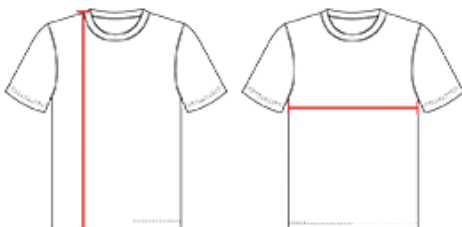

HOW TO MEASURE

These product specifications reference a product's measurements. For sizing information and guidance, please reference our sizing charts.

BODY LENGTH

Measured on the front from the shoulder/neck intersection to the bottom of the garment.

CHEST WIDTH

Measured across the chest, 1" below the armhole seam.