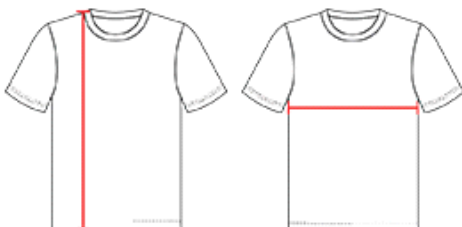

#267600 **GIRLS'** STRIKER GIRLS' PLACKET

- May be branded Alleson Athletic on the inside - all other aspects of the product will remain the same
- Two-button placket with piping detail
- Contrasting arrow mesh sleeve & back collar inserts
- 100% polyester moisture management/antimicrobial performance fabric
- 100% Polyester Arrow Mesh vented back for breathability
- Double-needle hem

COLORS

SPECIFICATIONS

Color	S	M	L
Piece Weight measured in pounds	0.25	0.25	0.25
Spec Body Length measured in inches	23	25	26
Spec Chest Width measured in inches	16	17	18
Case Count # of units per case	36	36	36

HOW TO MEASURE

These product specifications reference a product's measurements. For sizing information and guidance, please reference our sizing charts.

BODY LENGTH

Measured on the front from the shoulder/neck intersection to the bottom of the garment.

CHEST WIDTH

Measured across the chest, 1" below the armhole seam.