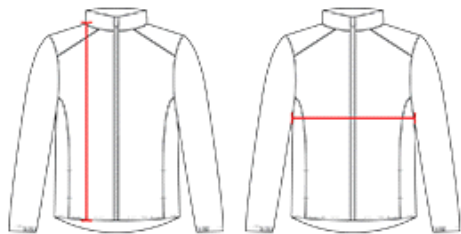

#272100 **YOUTH**

BLITZ OUTER-CORE YOUTH JACKET

- 100% Polyester fabric
- Contrasting inside collar
- shoulder and sleeve inserts
- Badger sport shoulder for maximum movement
- Self-fabric collar with full length locking zipper Two front zipper pockets with headset opening
- Soft elastic binding on sleeve and bottom hem
- Drop tail hem
- Badger "B" woven loop label on bottom hem

COLORS

SPECIFICATIONS

Color	XS	S	M	L	XL
Piece Weight measured in pounds	0.00	0.00	0.00	0.00	0.00
Case Count # of units per case	1	1	1	1	1

HOW TO MEASURE

These product specifications reference a product's measurements. For sizing information and guidance, please reference our sizing charts.

BODY LENGTH

Measured on the front from the shoulder/neck intersection to the bottom of the garment.

CHEST WIDTH

Measured across the chest, 1" below the armhole seam.