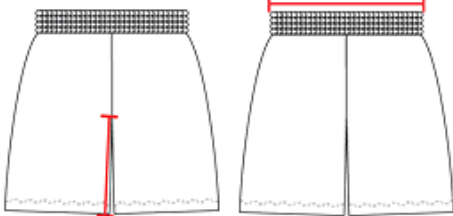

#400200 MEN'S

ULTIMATE SOFTLOCK™ SHORT

- Badger heat seal logo on left hip
- 2" Contrast elastic inner waistband with flat drawcord
- Athletic cut and superior fit
- Double-needle hem
- Two deep side pockets
- Super soft interlock fabric for comfort
- 8" inseam
- 100% Soft polyester moisture management/antimicrobial performance fabric
- UPF 50+ sun protection from UVA and UVB

COLORS

SPECIFICATIONS

Color	XS	S	M	L	XL	2XL	3XL	4XL
Piece Weight measured in pounds	0.45	0.45	0.45	0.45	0.45	0.45	0.45	0.45
Spec Inseam	8	8	8	8	8	8	8	8
Case Count # of units per case	36	36	36	36	36	36	24	24

HOW TO MEASURE

These product specifications reference a product's measurements. For sizing information and guidance, please reference our sizing charts.

INSEAM

Measured from crotch point to bottom leg opening.

WAIST WIDTH

Measured across the top of the waist opening.