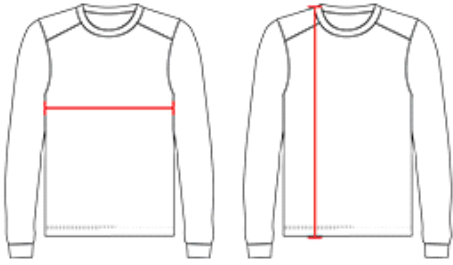

#400400 **MEN'S** ULTIMATE SOFTLOCK™ L/S TEE

- Badger heat seal logo on left sleeve
- Contrast sport shoulder and sleeves
- 100% Soft polyester moisture management/antimicrobial performance fabric
- Badger sport paneled shoulder for maximum movement
- Superior interlock fabric for comfort
- Double-needle hem
- UPF 50+ sun protection from UVA and UVB

COLORS

SPECIFICATIONS

Color	XS	S	M	L	XL	2XL	3XL	4XL
Piece Weight measured in pounds	0.37	0.37	0.37	0.37	0.37	0.37	0.37	0.37
Spec Body Length measured in inches	28	29	30	31	32	33	34	35
Spec Chest Width measured in inches	17	19	21	23	25	27	29	31
Case Count # of units per case	36	36	36	36	36	36	24	24

HOW TO MEASURE

These product specifications reference a product's measurements.
For sizing information and guidance, please reference our sizing charts.

BODY LENGTH

Measured on the front from the shoulder/neck intersection to the bottom of the garment.