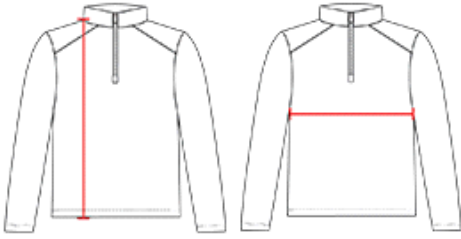

#400600 MEN'S ULTIMATE SOFTLOCK™ SPORT 1 /4 ZIP

- Badger heat seal logo on left sleeve
- Contrast sport shoulder and sleeves
- Badger sport paneled shoulder for maximum movement
- Superior interlock fabric for comfort
- Double-needle hem
- Self-fabric collar with 8" locking zipper
- 100% Soft polyester moisture management/antimicrobial performance fabric
- UPF 50+ sun protection from UVA and UVB

COLORS

SPECIFICATIONS

Color	XS	S	M	L	XL	2XL	3XL	4XL
Piece Weight measured in pounds	0.37	0.37	0.37	0.37	0.37	0.37	0.37	0.37
Spec Body Length measured in inches	26	27	28	29	30	31	32	33
Spec Chest Width measured in inches	18	19	21	23	25	27	29	31
Case Count # of units per case	36	36	36	36	36	36	24	24

HOW TO MEASURE

These product specifications reference a product's measurements.
For sizing information and guidance, please reference our sizing charts.

BODY LENGTH

Measured on the front from the shoulder/neck intersection to the bottom of the garment.