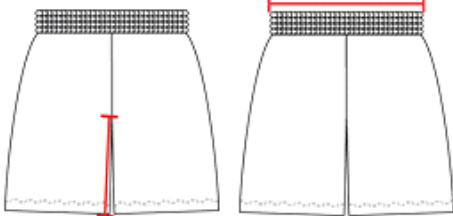

#401200 **WOMEN'S** ULTIMATE SOFTLOCK™ WOMEN'S SHORT

- Badger heat seal logo on left hip
- 2" Contrast elastic inner waistband with flat drawcord
- Athletic cut and superior fit
- Double-needle hem
- Two deep side pockets
- Super soft interlock fabric for comfort
- 100% Soft polyester moisture management/antimicrobial performance fabric
- 5" Inseam
- UPF 50+ sun protection from UVA and UVB

COLORS

SPECIFICATIONS

Color	XS	S	M	L	XL	2XL
Piece Weight measured in pounds	0.39	0.39	0.39	0.39	0.39	0.39
Spec Inseam	5	5	5	5	5	5
Case Count # of units per case	36	36	36	36	36	36

HOW TO MEASURE

These product specifications reference a product's measurements. For sizing information and guidance, please reference our sizing charts.

INSEAM

Measured from crotch point to bottom leg opening.

WAIST WIDTH

Measured across the top of the waist opening.