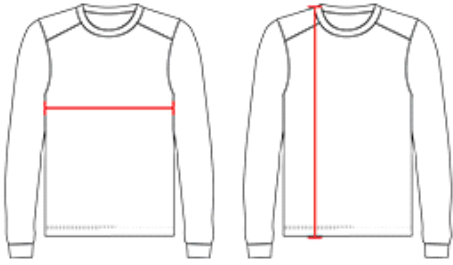

#410400 **MEN'S** B-CORE L/S TEE

- Badger heat seal logo on left sleeve
- Badger sport paneled shoulder for maximum movement
- 100% polyester moisture management/antimicrobial performance fabric
- Double-needle hem
- Self-fabric collar and cuffs

COLORS

SPECIFICATIONS

Color	S	M	L	XL	XL	2XL	3XL	4XL	5XL
Piece Weight measured in pounds	0.37	0.37	0.37	0.37	0.37	0.37	0.37	0.37	0.37
Spec Body Length measured in inches	29 1/2	30 1/2	31 1/2	32 1/2	32 1/2	33 1/2	34 1/2	35 1/2	35 1/2
Spec Chest Width measured in inches	19	21	23	25	25	27	29	31	32
Case Count # of units per case	36	36	36	36	0	36	24	24	24

HOW TO MEASURE

These product specifications reference a product's measurements.
For sizing information and guidance, please reference our sizing charts.

BODY LENGTH

Measured on the front from the shoulder/neck intersection to the bottom of the garment.