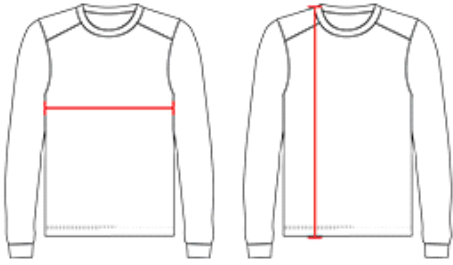

These product specifications reference a product's measurements.
For sizing information and guidance, please reference our sizing charts.

BODY LENGTH

Measured on the front from the shoulder/neck intersection to the bottom of the garment.

CHEST WIDTH

Measured across the chest, 1" below the armhole seam.