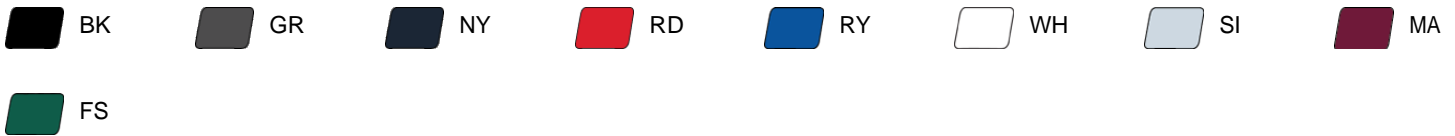

#410800 **MEN'S**

B-CORE SLEEVELESS HOOD TEE

- 100% polyester moisture management/antimicrobial performance fabric
- Badger sport shoulder for maximum movement
- Self-fabric hood with drawcord
- Double-needle hem
- Badger heat seal logo on lower left front body.

COLORS

SPECIFICATIONS

Color	XS	S	M	L	XL	2XL	3XL	4XL
Piece Weight measured in pounds	0.48	0.48	0.48	0.48	0.48	0.48	0.48	0.48
Spec Body Length measured in inches	28	29	30	31	32	33	34	35
Spec Chest Width measured in inches	18	19	21	23	25	27	29	31
Case Count # of units per case	36	36	36	36	36	36	24	24