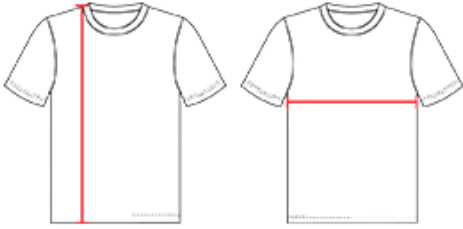

#413000 MEN'S B-CORE SLEEVELESS TEE

- Self-fabric collar
- Badger sport paneled shoulder for maximum movement
- 100% Polyester moisture management/antimicrobial performance fabric
- Badger heat seal logo on center back
- Double-needle hem

COLORS

SPECIFICATIONS

Color	S	M	L	XL	2XL	3XL	4XL
Piece Weight measured in pounds	0.23	0.23	0.23	0.23	0.23	0.23	0.23
Spec Body Length measured in inches	29	30	31	32	33	34	35
Spec Chest Width measured in inches	19	21	23	25	27	29	31
Case Count # of units per case	36	36	36	36	36	24	24

HOW TO MEASURE

These product specifications reference a product's measurements.
For sizing information and guidance, please reference our sizing charts.

BODY LENGTH

Measured on the front from the shoulder/neck intersection to the bottom of the garment.