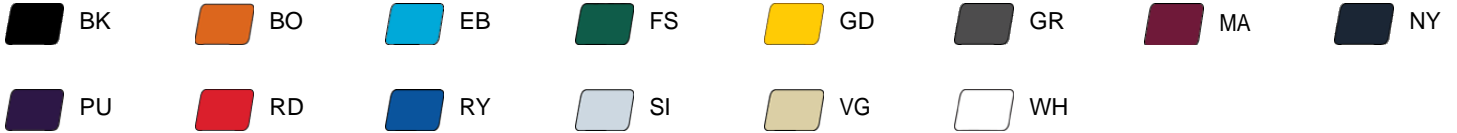

#413000 MEN'S B-CORE SLEEVELESS TEE

- Self-fabric collar
- Badger sport paneled shoulder for maximum movement
- 100% Polyester moisture management/antimicrobial performance fabric
- Badger heat seal logo on center back
- Double-needle hem

COLORS

SPECIFICATIONS

Color	S	M	L	XL	2XL	3XL	4XL
Piece Weight measured in pounds	0.23	0.23	0.23	0.23	0.23	0.23	0.23
Spec Body Length measured in inches	29	30	31	32	33	34	35
Spec Chest Width measured in inches	19	21	23	25	27	29	31
Case Count # of units per case	36	36	36	36	36	24	24