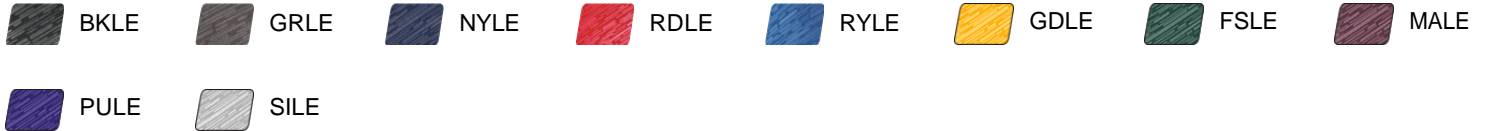

# #413100 MEN'S

## LINE EMBOSSED TEE

- Badger heat seal logo on left sleeve
- Self-fabric collar
- Badger sport paneled shoulder for maximum movement
- 100% Polyester moisture management/antimicrobial performance fabric
- Embossed linear pattern over entire body
- Double-needle hem

### COLORS