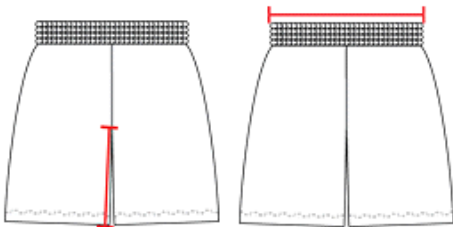

#413500 **MEN'S** LINE EMBOSSED PANEL SHORT

- Badger heat seal logo on left hip
- Embossed side panels
- 100% Polyester moisture management/antimicrobial performance fabric
- 7" Inseam
- Double-needle hem
- Two deep side pockets
- 2" Covered elastic waistband and drawcord

COLORS

SPECIFICATIONS

Color	XS	S	M	L	XL	2XL	3XL	4XL
Piece Weight measured in pounds	0.39	0.39	0.39	0.39	0.39	0.39	0.39	0.39
Spec Inseam	7	7	7	7	7	7	7	7
Case Count # of units per case	36	36	36	36	36	36	24	24

HOW TO MEASURE

These product specifications reference a product's measurements. For sizing information and guidance, please reference our sizing charts.

INSEAM

Measured from crotch point to bottom leg opening.

WAIST WIDTH

Measured across the top of the waist opening.