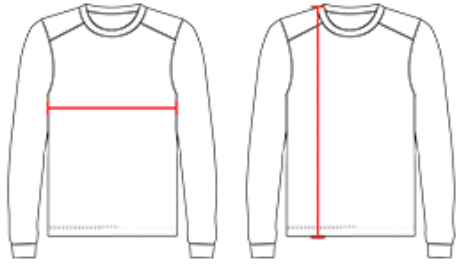

#415400 MEN'S HOOK L/S TEE

- Badger heat seal logo on left sleeve
- Contrast side and sleeve panel inserts
- 100% polyester moisture management/antimicrobial performance fabric
- Double-needle hem
- Self-fabric collar and cuffs

COLORS

SPECIFICATIONS

Color	S	M	L	XL	2XL	3XL	4XL
Piece Weight measured in pounds	0.36	0.36	0.36	0.36	0.36	0.36	0.36
Spec Body Length measured in inches	29 1/2	30 1/2	31 1/2	32 1/2	33 1/2	34 1/2	35 1/2
Spec Chest Width measured in inches	19	21	23	25	27	29	31
Case Count # of units per case	36	36	36	36	36	24	24

HOW TO MEASURE

These product specifications reference a product's measurements.
For sizing information and guidance, please reference our sizing charts.

BODY LENGTH

Measured on the front from the shoulder/neck intersection to the bottom of the garment.