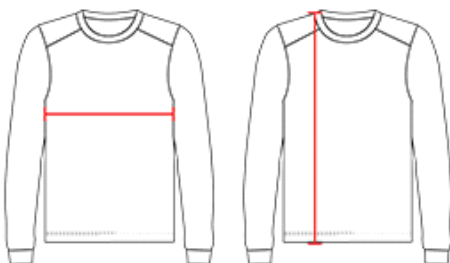

#415500 **MEN'S** DIGITAL HOOK L/S TEE

- Badger heat seal logo on left sleeve
- 100% Polyester moisture management/antimicrobial performance fabric
- Sublimated side and sleeve panel inserts
- Double-needle hem
- Self-fabric collar and cuffs

COLORS

SPECIFICATIONS

Color	XS	S	M	L	XL	2XL	3XL	4XL
Piece Weight measured in pounds	0.36	0.36	0.36	0.36	0.36	0.36	0.36	0.36
Spec Body Length measured in inches	28 1/2	29 1/2	30 1/2	31 1/2	32 1/2	33 1/2	34 1/2	35 1/2
Spec Chest Width measured in inches	17	19	21	23	25	27	29	31
Case Count # of units per case	36	36	36	36	36	36	24	24

HOW TO MEASURE

These product specifications reference a product's measurements. For sizing information and guidance, please reference our sizing charts.

BODY LENGTH

Measured on the front from the shoulder/neck intersection to the bottom of the garment.