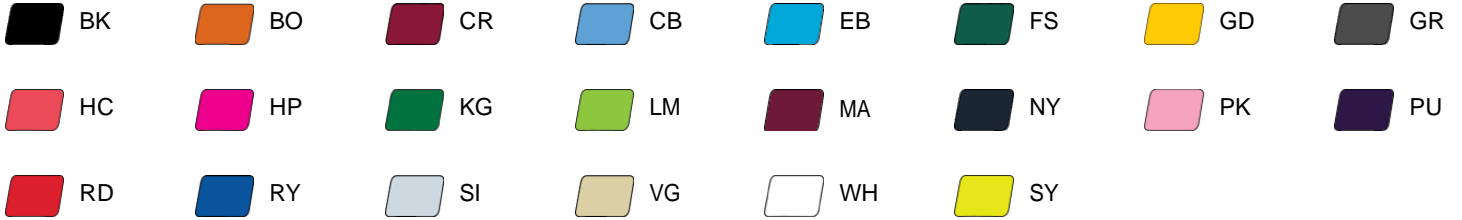

#416000 **WOMEN'S** B-CORE WOMEN'S TEE

- Badger heat seal logo on left sleeve
- Self-fabric collar
- Badger sport paneled shoulder for maximum movement
- 100% Polyester moisture management/antimicrobial performance fabric
- Double-needle hem

COLORS

SPECIFICATIONS

Color	XS	S	M	L	XL	2XL
Piece Weight measured in pounds	0.36	0.36	0.36	0.36	0.36	0.36
Spec Body Length measured in inches	25	26	27	28	29	30
Spec Chest Width measured in inches	16	17.5	19	21	23	25
Case Count # of units per case	36	36	36	36	36	36