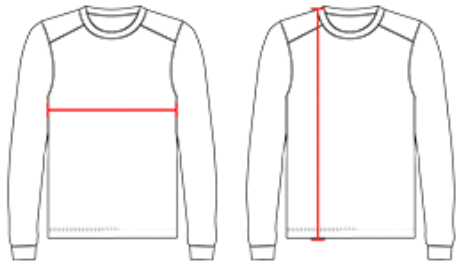

#416500 **WOMEN'S** B-CORE L/S WOMEN'S HOOD TEE

- Badger heat seal logo on left sleeve
- Self-fabric hood with drawcord
- Badger sport paneled shoulder for maximum movement
- 100% Polyester moisture management/antimicrobial performance fabric
- Double-needle hem

COLORS

SPECIFICATIONS

Color	XS	S	M	L	XL	2XL
Piece Weight measured in pounds	0.36	0.36	0.36	0.36	0.36	0.36
Spec Body Length measured in inches	26	27	28	29	30	31
Spec Chest Width measured in inches	16 1/2	17 1/2	19	21	23	25
Case Count # of units per case	36	36	36	36	36	36

HOW TO MEASURE

These product specifications reference a product's measurements.
For sizing information and guidance, please reference our sizing charts.

BODY LENGTH

Measured on the front from the shoulder/neck intersection to the bottom of the garment.