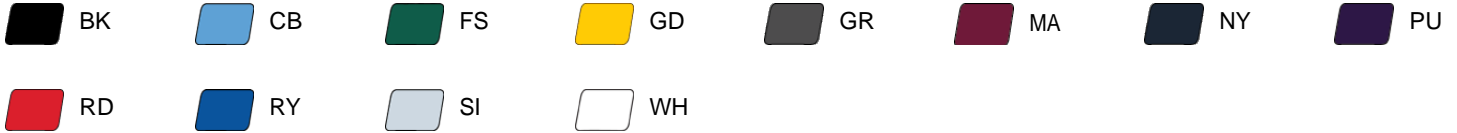

# #417000 **MEN'S** VENT BACK TEE

- Badger heat seal logo on left sleeve
- Self-fabric collar
- Badger sport paneled shoulder for maximum movement
- 100% polyester moisture management/antimicrobial performance fabric
- Double-needle hem
- 100% Polyester Arrow mesh fabric vented back for breathability

## COLORS