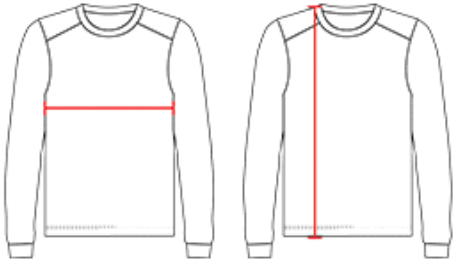

#417400 MEN'S TONAL BLEND L/S TEE

- Badger heat seal logo on left sleeve
- Badger sport paneled shoulder for maximum movement
- Double-needle hem
- 100% Sublimated Polyester moisture management/antimicrobial fabric
- Self-fabric collar and cuffs

COLORS

SPECIFICATIONS

Color	XS	S	M	L	XL	2XL	3XL	4XL
Piece Weight measured in pounds	0.36	0.36	0.36	0.36	0.36	0.36	0.36	0.36
Spec Body Length measured in inches	28	29 1/2	30 1/2	31 1/2	32 1/2	33 1/2	34 1/2	35 1/2
Spec Chest Width measured in inches	17	19	21	23	25	27	29	31
Case Count # of units per case	36	36	36	36	36	36	24	24

HOW TO MEASURE

These product specifications reference a product's measurements.
For sizing information and guidance, please reference our sizing charts.

BODY LENGTH

Measured on the front from the shoulder/neck intersection to the bottom of the garment.