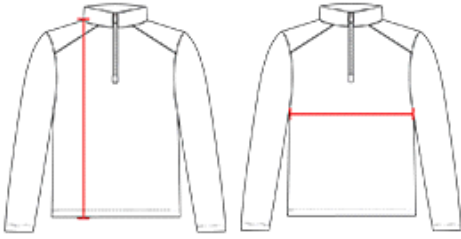

These product specifications reference a product's measurements.
For sizing information and guidance, please reference our sizing charts.

BODY LENGTH

Measured on the front from the shoulder/neck intersection to the bottom of the garment.

CHEST WIDTH

Measured across the chest, 1" below the armhole seam.