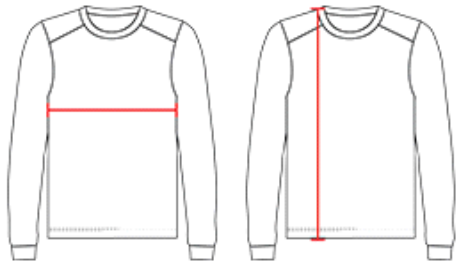

#418400 MEN'S DIGITAL L/S TEE

- Badger heat seal logo on left sleeve
- Badger sport paneled shoulder for maximum movement
- Double-needle hem
- 100% Sublimated Polyester moisture management/antimicrobial fabric
- Self-fabric collar and cuffs

COLORS

SPECIFICATIONS

Color	XS	S	M	L	XL	2XL	3XL	4XL
Piece Weight measured in pounds	0.36	0.36	0.36	0.36	0.36	0.36	0.36	0.36
Spec Body Length measured in inches	28 1/2	29 1/2	30 1/2	31 1/2	32 1/2	33 1/2	34 1/2	35 1/2
Spec Chest Width measured in inches	17	19	21	23	25	27	29	31
Case Count # of units per case	36	36	36	36	36	36	24	24

HOW TO MEASURE

These product specifications reference a product's measurements.
For sizing information and guidance, please reference our sizing charts.

BODY LENGTH

Measured on the front from the shoulder/neck intersection to the bottom of the garment.