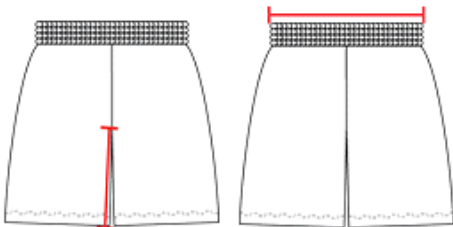

#418900 MEN'S DIGITAL PANEL SHORT

- Badger heat seal logo on left hip
- Sublimated digital side inserts
- 100% Polyester moisture management/antimicrobial performance fabric
- 2" Covered elastic waistband and drawcord
- Double-needle hem
- Two deep side pockets
- 10" inseam

COLORS

SPECIFICATIONS

Color	S	M	L	XL	2XL	3XL	4XL
Piece Weight measured in pounds	0.48	0.48	0.48	0.48	0.48	0.48	0.48
Spec Inseam	10	10	10	10	10	10	10
Case Count # of units per case	36	36	36	36	36	24	24

HOW TO MEASURE

These product specifications reference a product's measurements. For sizing information and guidance, please reference our sizing charts.

INSEAM

Measured from crotch point to bottom leg opening.

WAIST WIDTH

Measured across the top of the waist opening.