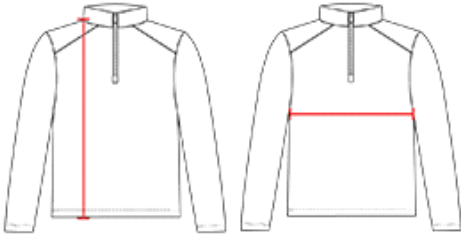

#419200 **MEN'S**

BLEND 1/4 ZIP

- Badger heat seal logo on left sleeve
- Badger sport paneled shoulder for maximum movement
- Double-needle hem
- 100% Sublimated Polyester moisture management/antimicrobial fabric
- Self-fabric collar with 8" locking zipper

COLORS

SPECIFICATIONS

Color	XS	S	M	L	XL	2XL	3XL	4XL
Piece Weight measured in pounds	0.36	0.36	0.36	0.36	0.36	0.36	0.36	0.36
Spec Body Length measured in inches	26	27	28	29	30	31	32	33
Spec Chest Width measured in inches	18	19	21	23	25	27	29	31
Case Count # of units per case	36	36	36	36	36	36	24	24

HOW TO MEASURE

These product specifications reference a product's measurements.
For sizing information and guidance, please reference our sizing charts.

BODY LENGTH

Measured on the front from the shoulder/neck intersection to the bottom of the garment.