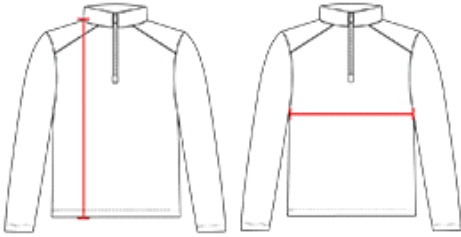

#419300 **WOMEN'S** BLEND WOMEN'S 1/4 ZIP

- Badger heat seal logo on left sleeve
- Badger sport paneled shoulder for maximum movement
- Double-needle hem
- 100% Sublimated Polyester moisture management/antimicrobial fabric
- Thumb hole in sleeves
- Self-fabric collar with 8" locking zipper

COLORS

SPECIFICATIONS

Color	XS	S	M	L	XL	2XL
Piece Weight measured in pounds	0.36	0.36	0.36	0.36	0.36	0.36
Spec Body Length measured in inches	26	27	28	29	30	31
Spec Chest Width measured in inches	16	17.5	19	21	23	25
Case Count # of units per case	36	36	36	36	36	36

HOW TO MEASURE

These product specifications reference a product's measurements.
For sizing information and guidance, please reference our sizing charts.

BODY LENGTH

Measured on the front from the shoulder/neck intersection to the bottom of the garment.