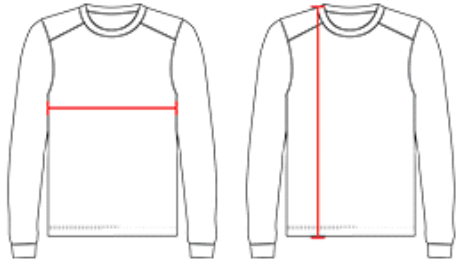

#419400 **MEN'S** BLEND L/S TEE

- Badger heat seal logo on left sleeve
- Badger sport paneled shoulder for maximum movement
- Double-needle hem
- 100% Sublimated Polyester moisture management/antimicrobial fabric
- Self-fabric collar and cuffs

COLORS

SPECIFICATIONS

Color	XS	S	M	L	XL	2XL	3XL	4XL
Piece Weight measured in pounds	0.36	0.36	0.36	0.36	0.36	0.36	0.36	0.36
Spec Body Length measured in inches	28	29 1/2	30 1/2	31 1/2	32 1/2	33 1/2	34 1/2	35 1/2
Spec Chest Width measured in inches	17	19	21	23	25	27	29	31
Case Count # of units per case	36	36	36	36	36	36	24	24

HOW TO MEASURE

These product specifications reference a product's measurements.
For sizing information and guidance, please reference our sizing charts.

BODY LENGTH

Measured on the front from the shoulder/neck intersection to the bottom of the garment.