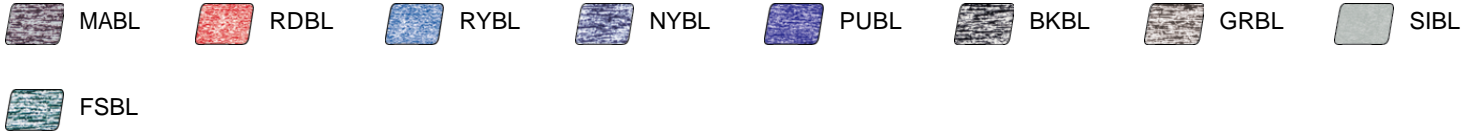

#419400 **MEN'S** BLEND L/S TEE

- Badger heat seal logo on left sleeve
- Badger sport paneled shoulder for maximum movement
- Double-needle hem
- 100% Sublimated Polyester moisture management/antimicrobial fabric
- Self-fabric collar and cuffs

COLORS

SPECIFICATIONS

Color	XS	S	M	L	XL	2XL	3XL	4XL
Piece Weight measured in pounds	0.36	0.36	0.36	0.36	0.36	0.36	0.36	0.36
Spec Body Length measured in inches	28	29 1/2	30 1/2	31 1/2	32 1/2	33 1/2	34 1/2	35 1/2
Spec Chest Width measured in inches	17	19	21	23	25	27	29	31
Case Count # of units per case	36	36	36	36	36	36	24	24