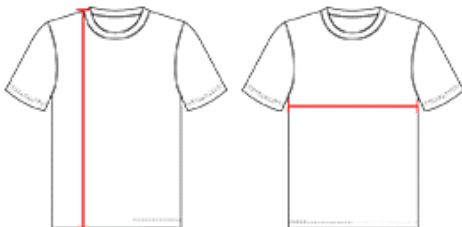

HOW TO MEASURE

These product specifications reference a product's measurements. For sizing information and guidance, please reference our sizing charts.

BODY LENGTH

Measured on the front from the shoulder/neck intersection to the bottom of the garment.

CHEST WIDTH

Measured across the chest, 1" below the armhole seam.