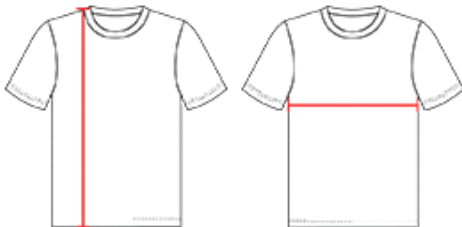

#420900 MEN'S REVERSE OMBRE TEE

- 100% Sublimated Polyester moisture management/ antimicrobial performance fabric
- Badger Sport paneled shoulder for maximum movement
- Self-fabric collar
- Double-needle hem
- Badger heat seal logo on left sleeve

COLORS

SPECIFICATIONS

Color	XS	S	M	L	XL	2XL	3XL	4XL
Piece Weight measured in pounds	0.36	0.36	0.36	0.36	0.36	0.36	0.36	0.36
Case Count # of units per case	1	1	1	1	1	1	1	1

HOW TO MEASURE

These product specifications reference a product's measurements. For sizing information and guidance, please reference our sizing charts.

BODY LENGTH

Measured on the front from the shoulder/neck intersection to the bottom of the garment.

CHEST WIDTH

Measured across the chest, 1" below the armhole seam.