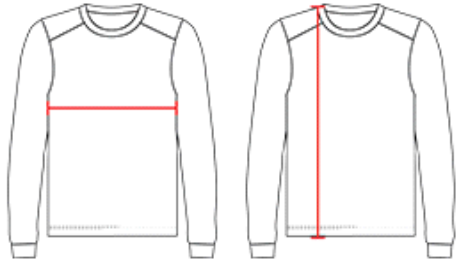

#430400 MEN'S PRO HEATHER L/S TEE

- Badger heat seal logo on left sleeve
- 100% Heathered Polyester moisture management fabric
- Badger sport paneled shoulder for maximum movement
- Double-needle hem
- Self-fabric collar and cuffs

COLORS

SPECIFICATIONS

Color	S	M	L	XL	2XL	3XL	4XL
Piece Weight measured in pounds	0.36	0.36	0.36	0.36	0.36	0.36	0.36
Spec Body Length measured in inches	29 1/2	30 1/2	31 1/2	32 1/2	33 1/2	34 1/2	35 1/2
Spec Chest Width measured in inches	19	21	23	25	27	29	31
Case Count # of units per case	36	36	36	36	36	24	24

HOW TO MEASURE

These product specifications reference a product's measurements.
For sizing information and guidance, please reference our sizing charts.

BODY LENGTH

Measured on the front from the shoulder/neck intersection to the bottom of the garment.