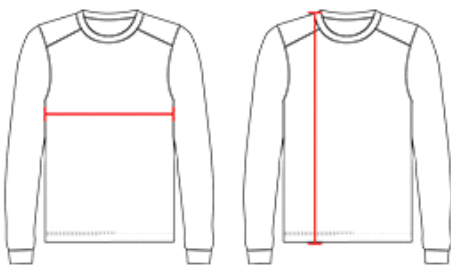

#430500 **MEN'S** SPORT HEATHER TONAL L/S TEE

- Badger heat seal logo on left sleeve
- 100% Heathered Polyester moisture management fabric
- Badger sport paneled shoulder for maximum movement
- 100% Polyester tonal shoulder and sleeves
- Double-needle hem
- Self-fabric collar and cuffs

COLORS

 STHT/GR
  RDHT/RD
  CAHT/BK
  RYHT/RY
  NYHT/NY

SPECIFICATIONS

Color	XS	S	M	L	XL	2XL	3XL	4XL
Piece Weight measured in pounds	0.36	0.36	0.36	0.36	0.36	0.36	0.36	0.36
Spec Body Length measured in inches	28 1/2	29 1/2	30 1/2	31 1/2	32 1/2	33 1/2	34 1/2	35 1/2
Spec Chest Width measured in inches	17	19	21	23	25	27	29	31
Case Count # of units per case	36	36	36	36	36	36	24	24

HOW TO MEASURE

These product specifications reference a product's measurements. For sizing information and guidance, please reference our sizing charts.

BODY LENGTH

Measured on the front from the shoulder/neck intersection to the bottom of the garment.