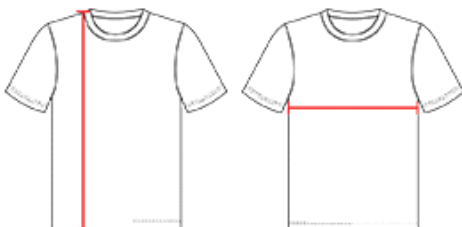

#436200 WOMEN'S PRO HEATHER WOMEN'S V-NECK TEE

- Badger heat seal logo on left sleeve
- Self-fabric collar
- 100% Heathered Polyester moisture management fabric
- Badger sport paneled shoulder for maximum movement
- Double-needle hem

COLORS

SPECIFICATIONS

Color	XS	S	M	L	XL	2XL
Piece Weight measured in pounds	0.36	0.36	0.36	0.36	0.36	0.36
Spec Body Length measured in inches	25	26	27	28	29	30
Spec Chest Width measured in inches	16	17 1/2	19	21	23	25
Case Count # of units per case	36	36	36	36	36	36

HOW TO MEASURE

These product specifications reference a product's measurements. For sizing information and guidance, please reference our sizing charts.

BODY LENGTH

Measured on the front from the shoulder/neck intersection to the bottom of the garment.

CHEST WIDTH

Measured across the chest, 1" below the armhole seam.