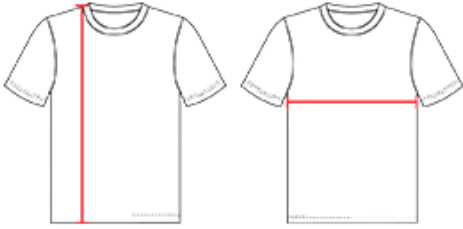

#494000 MEN'S TRI-BLEND TEE

- Badger heat seal logo on left sleeve
- Self-fabric collar
- Badger sport paneled shoulder for maximum movement
- Double-needle hem
- 65% Polyester/25% Mercerized Cotton/10% Rayon moisture management/antimicrobial performance fabric

COLORS

SPECIFICATIONS

Color	XS	XS	S	S	M	M	L	L	XL	XL	2XL	2XL	3XL	3XL	4XL	4XL
Piece Weight measured in pounds	0.36	0.36	0.36	0.36	0.36	0.36	0.36	0.36	0.36	0.36	0.36	0.36	0.36	0.36	0.36	0.36
Spec Body Length measured in inches	28	28	29	29	30	30	31	31	32	32	33	33	34	34	35	35
Spec Chest Width measured in inches	17	17	19	19	21	21	23	23	25	25	27	27	29	29	31	31
Case Count # of units per case	36	1	36	1	36	1	36	1	36	1	36	1	24	1	24	1

HOW TO MEASURE

These product specifications reference a product's measurements.
For sizing information and guidance, please reference our sizing charts.

BODY LENGTH

Measured on the front from the shoulder/neck intersection to the bottom of the garment.