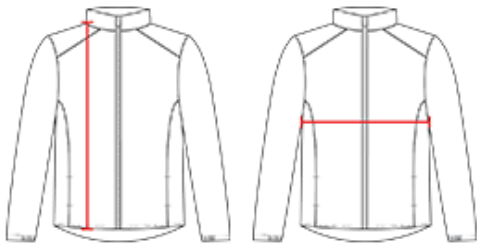

HOW TO MEASURE

These product specifications reference a product's measurements. For sizing information and guidance, please reference our sizing charts.

BODY LENGTH

Measured on the front from the shoulder/neck intersection to the bottom of the garment.

CHEST WIDTH

Measured across the chest, 1" below the armhole seam.