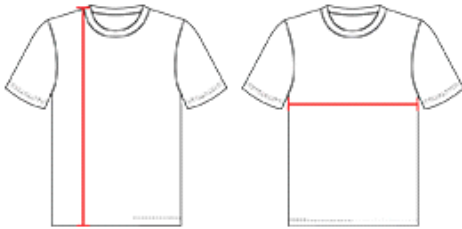

#506CAWY **GIRLS'**

GIRLS FASTPITCH CREW NECK JERSEY

- 100% Extreme Microfiber Cationic Colorfast Polyester With Moisture Management Fibers
- Solid Color Extreme Microfiber Body
- Contrast Color Side Inserts (On Both Front And Back) That Begin At The Bottom Of Shirt And Extend Up To Middle Of Inset Sleeves Coming To A Point

COLORS

SPECIFICATIONS

Color	XS	S	M	L
Piece Weight measured in pounds	0.33	0.33	0.33	0.33
Case Count # of units per case	80	80	80	60

HOW TO MEASURE

These product specifications reference a product's measurements. For sizing information and guidance, please reference our sizing charts.

BODY LENGTH

Measured on the front from the shoulder/neck intersection to the bottom of the garment.

CHEST WIDTH

Measured across the chest, 1" below the armhole seam.