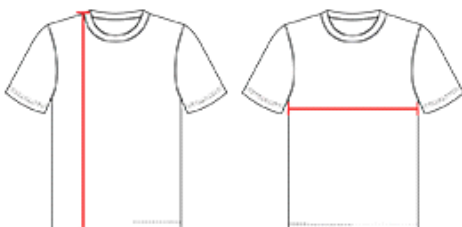

#506CR MEN'S MENS REVERSIBLE TANK

- 100% Extreme Microfiber Cationic Colorfast Polyester With Moisture Management Fibers
- Oversized "Pro-Cut" With Slimmer Shoulder Width
- Two color double ply fully reversible jersey

COLORS

SPECIFICATIONS

Color	S	M	M	L	L	XL	XL	2XL	2XL	2XL	3XL	3XL	3XL
Piece Weight measured in pounds	0.51	0.51	0.51	0.51	0.51	0.51	0.51	0.51	0.51	0.51	0.51	0.51	0.51
Case Count # of units per case	90	80	100	70	100	60	100	50	100	60	30	70	100

HOW TO MEASURE

These product specifications reference a product's measurements. For sizing information and guidance, please reference our sizing charts.

BODY LENGTH

Measured on the front from the shoulder/neck intersection to the bottom of the garment.

CHEST WIDTH

Measured across the chest, 1" below the armhole seam.