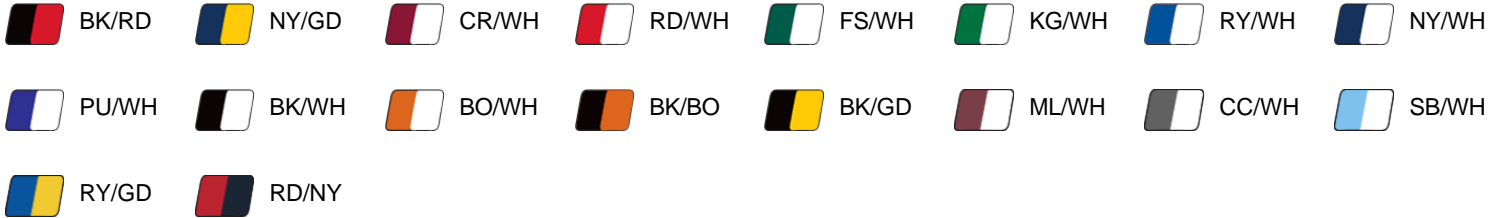

#506CR MEN'S MENS REVERSIBLE TANK

- 100% Extreme Microfiber Cationic Colorfast Polyester With Moisture Management Fibers
- Oversized "Pro-Cut" With Slimmer Shoulder Width
- Two color double ply fully reversible jersey

COLORS

SPECIFICATIONS

Color	S	M	M	L	L	XL	XL	2XL	2XL	2XL	3XL	3XL	3XL
Piece Weight measured in pounds	0.51	0.51	0.51	0.51	0.51	0.51	0.51	0.51	0.51	0.51	0.51	0.51	0.51
Case Count # of units per case	90	80	100	70	100	60	100	50	100	60	30	70	100