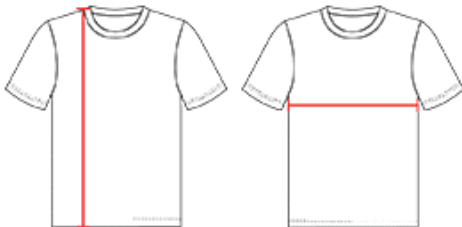

#5081B MEN'S ADULT BASEBALL JERSEY

- 100% Cationic Colorfast Polyester Interlock
- Moisture Wicking
- One-button Henley with Inset Placket
- Self-Material Main Body Contrast Color Sleeve Ends
- Raglan Sleeves
- Scoop Hemmed Bottom

COLORS

SPECIFICATIONS

Color	S	M	L	XL	2XL	3XL
Piece Weight measured in pounds	0.36	0.36	0.36	0.36	0.36	0.36
Case Count # of units per case	1	1	1	1	1	1

HOW TO MEASURE

These product specifications reference a product's measurements. For sizing information and guidance, please reference our sizing charts.

BODY LENGTH

Measured on the front from the shoulder/neck intersection to the bottom of the garment.

CHEST WIDTH

Measured across the chest, 1" below the armhole seam.