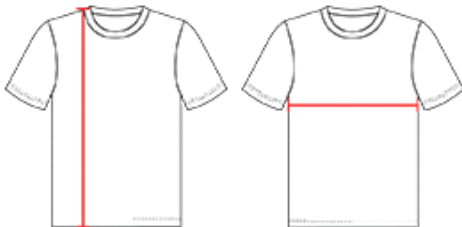

#5081BY YOUTH YOUTH BASEBALL JERSEY

- 100% Cationic Colorfast Polyester Interlock
- Moisture Wicking
- One-button Henley with Inset Placket
- Self-Material Main Body Contrast Color Sleeve Ends
- Raglan Sleeves
- Scoop Hemmed Bottom

COLORS

SPECIFICATIONS

Color	XXS	XS	S	M	L	XL
Piece Weight measured in pounds	0.36	0.36	0.36	0.36	0.36	0.36
Case Count # of units per case	1	1	1	1	1	1

HOW TO MEASURE

These product specifications reference a product's measurements. For sizing information and guidance, please reference our sizing charts.

BODY LENGTH

Measured on the front from the shoulder/neck intersection to the bottom of the garment.

CHEST WIDTH

Measured across the chest, 1" below the armhole seam.