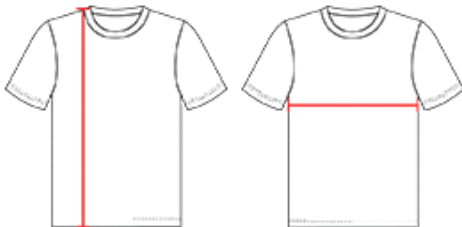

#508C1Y YOUTH

YOUTH BASEBALL JERSEY CREW NECK

- 100% Cationic Colorfast Polyester Interlock
- Moisture Wicking
- 2 Color Crewneck
- Contract ColorCollar
- 1/8" Piping at Front and Back of Raglan Sleeve
- Self-Material 1/4" White Sleeve Ends
- Scoop Hemmed Bottom

COLORS

SPECIFICATIONS

Color	XXS	XS	S	M	L	XL
Piece Weight measured in pounds	0.36	0.36	0.36	0.36	0.36	0.36
Case Count # of units per case	1	1	1	1	1	1

HOW TO MEASURE

These product specifications reference a product's measurements. For sizing information and guidance, please reference our sizing charts.

BODY LENGTH

Measured on the front from the shoulder/neck intersection to the bottom of the garment.

CHEST WIDTH

Measured across the chest, 1" below the armhole seam.