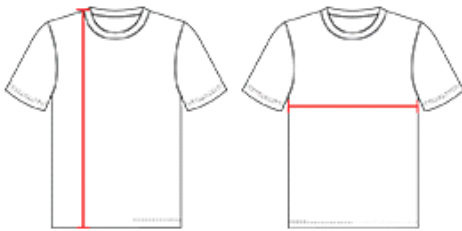

#522800 YOUTH

C2 REVERSIBLE YOUTH MESH TANK

COLORS

SPECIFICATIONS

Color	XS	S	M	L	XL
Piece Weight measured in pounds	0.36	0.36	0.36	0.36	0.36
Case Count # of units per case	1	1	1	1	1

HOW TO MEASURE

These product specifications reference a product's measurements. For sizing information and guidance, please reference our sizing charts.

BODY LENGTH

Measured on the front from the shoulder/neck intersection to the bottom of the garment.

CHEST WIDTH

Measured across the chest, 1" below the armhole seam.