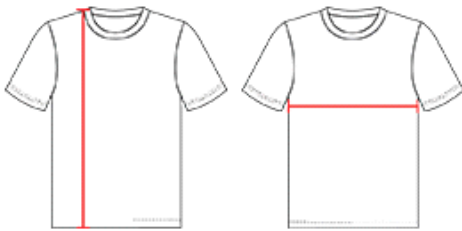

#522PDWG **GIRLS'**

GIRLS TWO BUTTON FASTPITCH JERSEY

- 100% Extreme Pin Dot Mesh Cationic Colorfast Polyester With Moisture Management Fibers
- Two Button Henley With Raglan Shoulders(Reversed Placket For Women)
- Self-Material Front And Back Body With Self-Material Contrasting Color Side Inserts
- Shoulders

COLORS

SPECIFICATIONS

Color	S	M	L
Piece Weight measured in pounds	0.38	0.38	0.38
Case Count # of units per case	100	100	100

HOW TO MEASURE

These product specifications reference a product's measurements. For sizing information and guidance, please reference our sizing charts.

BODY LENGTH

Measured on the front from the shoulder/neck intersection to the bottom of the garment.

CHEST WIDTH

Measured across the chest, 1" below the armhole seam.