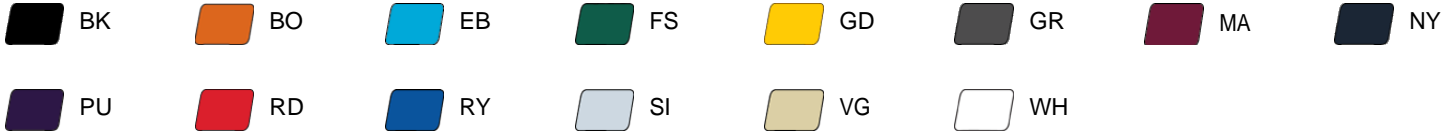

# #523000 YOUTH

## C2 SLEEVELESS YOUTH TEE

- 100% Polyester moisture management/ antimicrobial performance fabric
- Self-fabric collar
- Double-needle hem

### COLORS