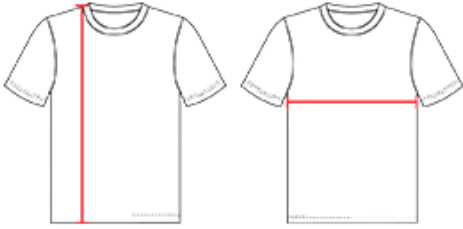

These product specifications reference a product's measurements.
For sizing information and guidance, please reference our sizing charts.

BODY LENGTH

Measured on the front from the shoulder/neck intersection to the bottom of the garment.

CHEST WIDTH

Measured across the chest, 1" below the armhole seam.