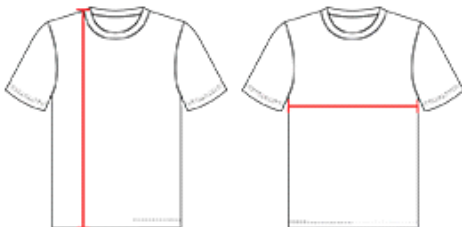

#52MBFJ MEN'S

ADULT FULL BUTTON LIGHTWEIGHT BASEBALL JERSEY

- 100% Extreme Dura Light Mesh Cationic Colorfast Polyester
- Six Button Front (Spaced For Lettering)
- Set-In Sleeves
- Scoop Hemmed Bottom

COLORS

SPECIFICATIONS

Color	S	M	L	XL	2XL	3XL
Piece Weight measured in pounds	0.58	0.58	0.58	0.58	0.58	0.58
Case Count # of units per case	72	72	72	72	72	72

HOW TO MEASURE

These product specifications reference a product's measurements. For sizing information and guidance, please reference our sizing charts.

BODY LENGTH

Measured on the front from the shoulder/neck intersection to the bottom of the garment.

CHEST WIDTH

Measured across the chest, 1" below the armhole seam.