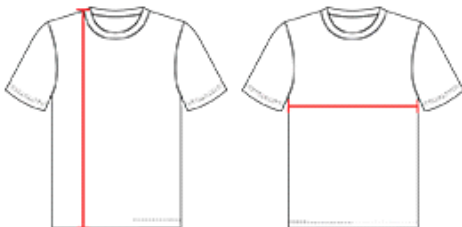

#52MBFJY YOUTH

YOUTH FULL BUTTON LIGHTWEIGHT BASEBALL JERSEY

- 100% Extreme Dura Light Mesh Cationic Colorfast Polyester
- Six Button Front (Spaced For Lettering)
- Set-In Sleeves
- Scoop Hemmed Bottom

COLORS

SPECIFICATIONS

Color	S	M	L	XL
Piece Weight measured in pounds	0.42	0.42	0.42	0.42
Case Count # of units per case	96	96	96	96

HOW TO MEASURE

These product specifications reference a product's measurements. For sizing information and guidance, please reference our sizing charts.

BODY LENGTH

Measured on the front from the shoulder/neck intersection to the bottom of the garment.

CHEST WIDTH

Measured across the chest, 1" below the armhole seam.